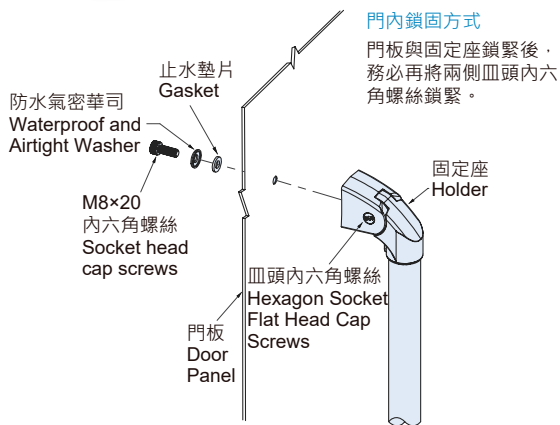

EF-120 Series
ES-121

玻纖直管把手 FRP Grab Handle
不鏽鋼直管把手 SUS304 Grab Handle

把手系列 Handles

Panels Inner Stationary Type

When installed holder on the panel a tight, then to fastener hexagonal head cap screw tight, too.

Panels Outside Stationary Type

1. Please refer to the photo to install holder on the panel lightly first.
2. To look a suitable pitch for this handle, then to install handle tight.
3. Finally, to fastener hexagonal head cap screw tight.

材質與表面處理

- 固定座：尼龍(PA6+GF) · 黑色、灰色。
- 手握柄：EF-120玻纖維(FRP) · 黑色、灰色。
ES-121不鏽鋼(SUS304) · 毛絲面。

特徵

- EF-120把手：玻纖維(FRP)具有高剛性特質 · 載重可達金屬等級。重量輕 · 絕緣不導電 · 低溫環境下不易凍手。
- 固定座：孔距可微調18mm便於安裝調整 · 具防水功能(IP66) · 耐酸鹼 · 耐油 · 耐熱 -20°C ~ 150°C。
- ES-121材料符合UL94 HB防火等級。

MATERIAL AND FINISH

- Holder : Nylon(PA6+GF), Black or Gray.
- EF-120 Handle : Fibre-reinforced plastic(FRP), Black or Gray.
ES-121 Handle : Stainless Steel(SUS304), Brushed finish.

FEATURES

- EF-120 Handle: FRP has high stiffness and high loading. It is very light and an insulator to electronics. Users will not be frostbitten when the operating temperature is frozen.
- Holder: The hole pitch can be adjustable within 18mm, easy to install. Waterproof (IP66). Working temperature is -20°C~150°C, resistance to acid, alkali, and greasiness. ES-121 material compliant with UL94 HB standards.