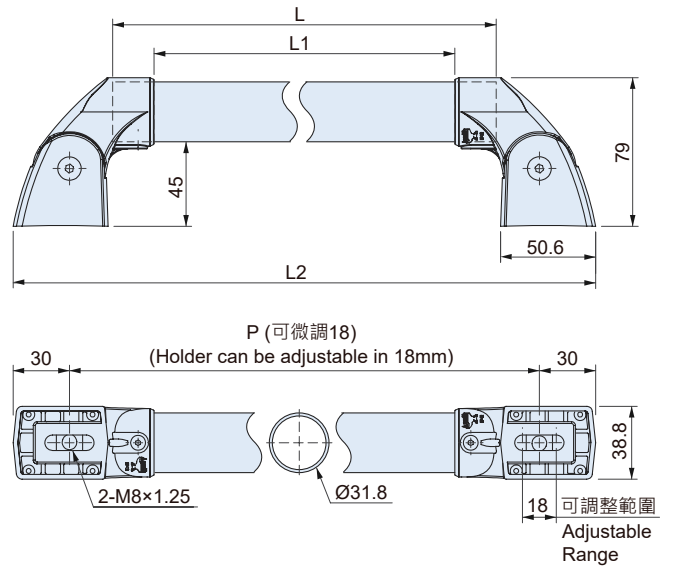

EF-120 Series
ES-121

玻纖直管把手 FRP Grab Handle
不鏽鋼直管把手 SUS304 Grab Handle

把手系列 Handles

Panels Inner Stationary Type

When installed holder on the panel a tight, then to fastener hexagonal head cap screw tight, too.

Panels Outside Stationary Type

1. Please refer to the photo to install holder on the panel lightly first.
2. To look a suitable pitch for this handle, then to install handle tight.
3. Finally, to fastener hexagonal head cap screw tight.

SPECIFICATION:

Unit: mm

產品編號 Item no.	座色 Holder Color	管色 Handle Color	重量 Weight (g)	荷重 Load Capacity (kgf)	產品編號 Item no.	座色 Holder Color	重量 Weight (g)	荷重 Load Capacity (kgf)	尺寸 Dimensions			
									P	L	L1	L2
EF-120180	B(黑色) Black	B(黑色) Black	307	60	ES-121180	B(黑色) Black	343	100	180	134	90	240
EF-120250			342		ES-121250		397		250	204	160	310
EF-120300			367		ES-121300		435		300	254	210	360
EF-120400	S(灰色) Gray	S(灰色) Gray	418		ES-121400	S(灰色) Gray	512		400	354	310	460
EF-120500			468		ES-121500		588		500	454	410	560
EF-120600			518		ES-121600		665		600	554	510	660
EF-120800			618	ES-121800	818		800	754	710	860		