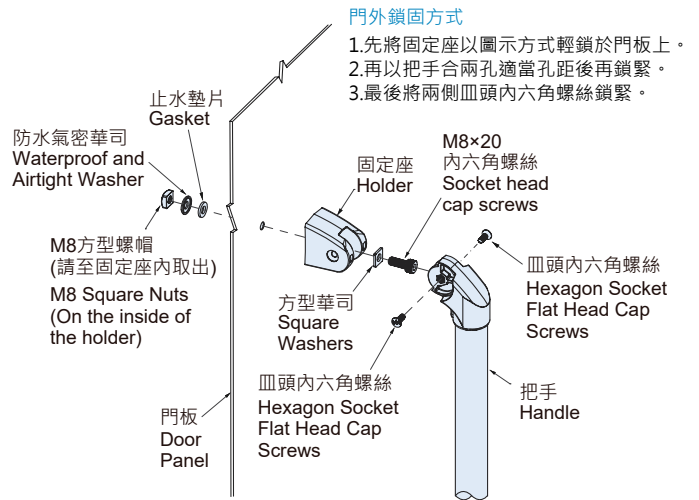

EF-120 Series
ES-121

玻纖直管把手 FRP Grab Handle
不鏽鋼直管把手 SUS304 Grab Handle

把手系列 Handles

Panels Inner Stationary Type

When installed holder on the panel a tight, then to fastener hexagonal head cap screw tight, too.

Panels Outside Stationary Type

1. Please refer to the photo to install holder on the panel lightly first.
2. To look a suitable pitch for this handle, then to install handle tight.
3. Finally, to fastener hexagonal head cap screw tight.

材質與表面處理

- 固定座：尼龍(PA6+GF) · 黑色、灰色。
- 手握柄：EF-120玻纖維(FRP) · 黑色、灰色。
ES-121不鏽鋼(SUS304) · 毛絲面。

特徵

- EF-120把手：玻纖維(FRP)具有高剛性特質 · 載重可達金屬等級。重量輕 · 絕緣不導電 · 低溫環境下不易凍手。
- 固定座：孔距可微調18mm便於安裝調整 · 具防水功能(IP66) · 耐酸鹼 · 耐油 · 耐熱 -20°C ~ 150°C。
- ES-121材料符合UL94 HB防火等級。

MATERIAL AND FINISH

- Holder : Nylon(PA6+GF), Black or Gray.
- EF-120 Handle : Fibre-reinforced plastic(FRP), Black or Gray.
ES-121 Handle : Stainless Steel(SUS304), Brushed finish.

FEATURES

- EF-120 Handle: FRP has high stiffness and high loading. It is very light and an insulator to electronics. Users will not be frostbitten when the operating temperature is frozen.
- Holder: The hole pitch can be adjustable within 18mm, easy to install. Waterproof (IP66). Working temperature is -20°C~150°C, resistance to acid, alkali, and greasiness. ES-121 material compliant with UL94 HB standards.